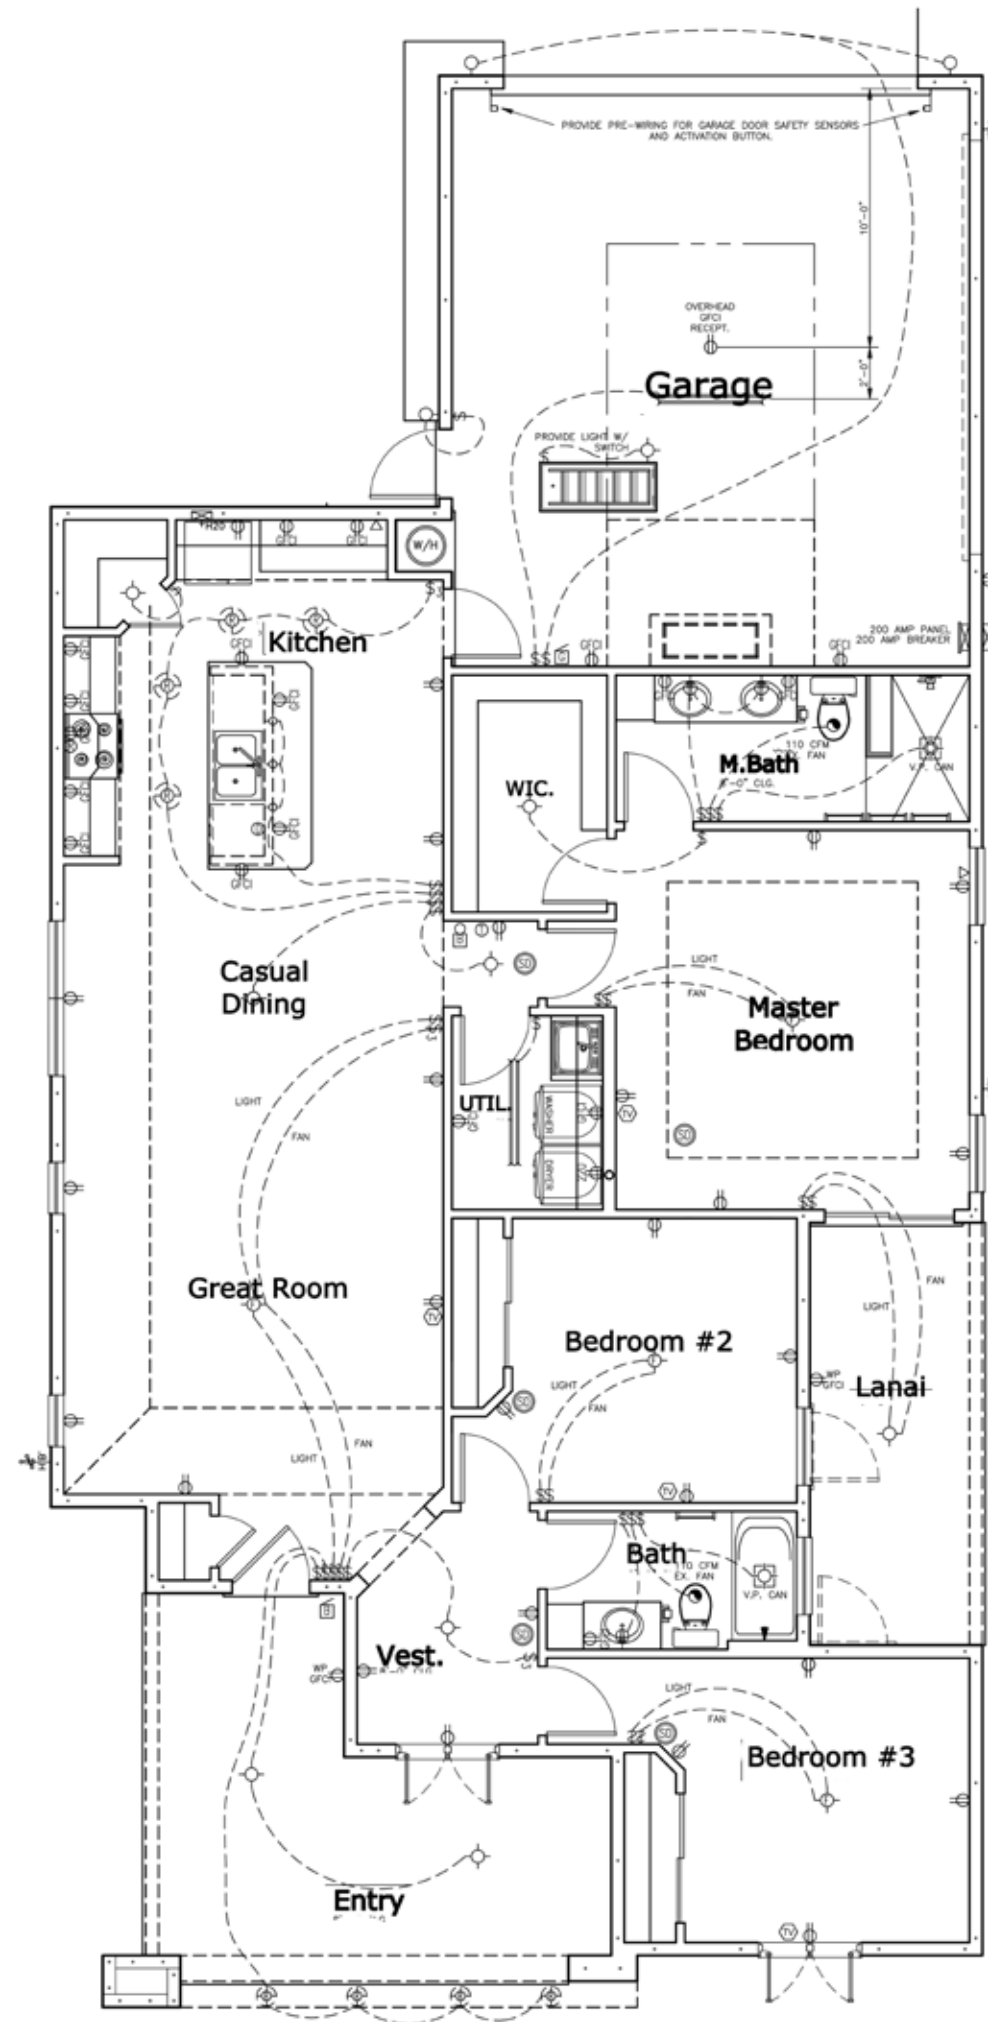

# Longleaf Pine

3 bed/2 bath

Starting in the upper \$240's

## Floor Plans

### Square Footage

Total SF Heat/Cool	1525
Garage	482
Entry	228
Lanai	109
Total SF Covered	2344

# Elevations and Lot Accommodation

**Front Elevation**

**Rear Elevation**

**Right Elevation**

**Left Elevation**