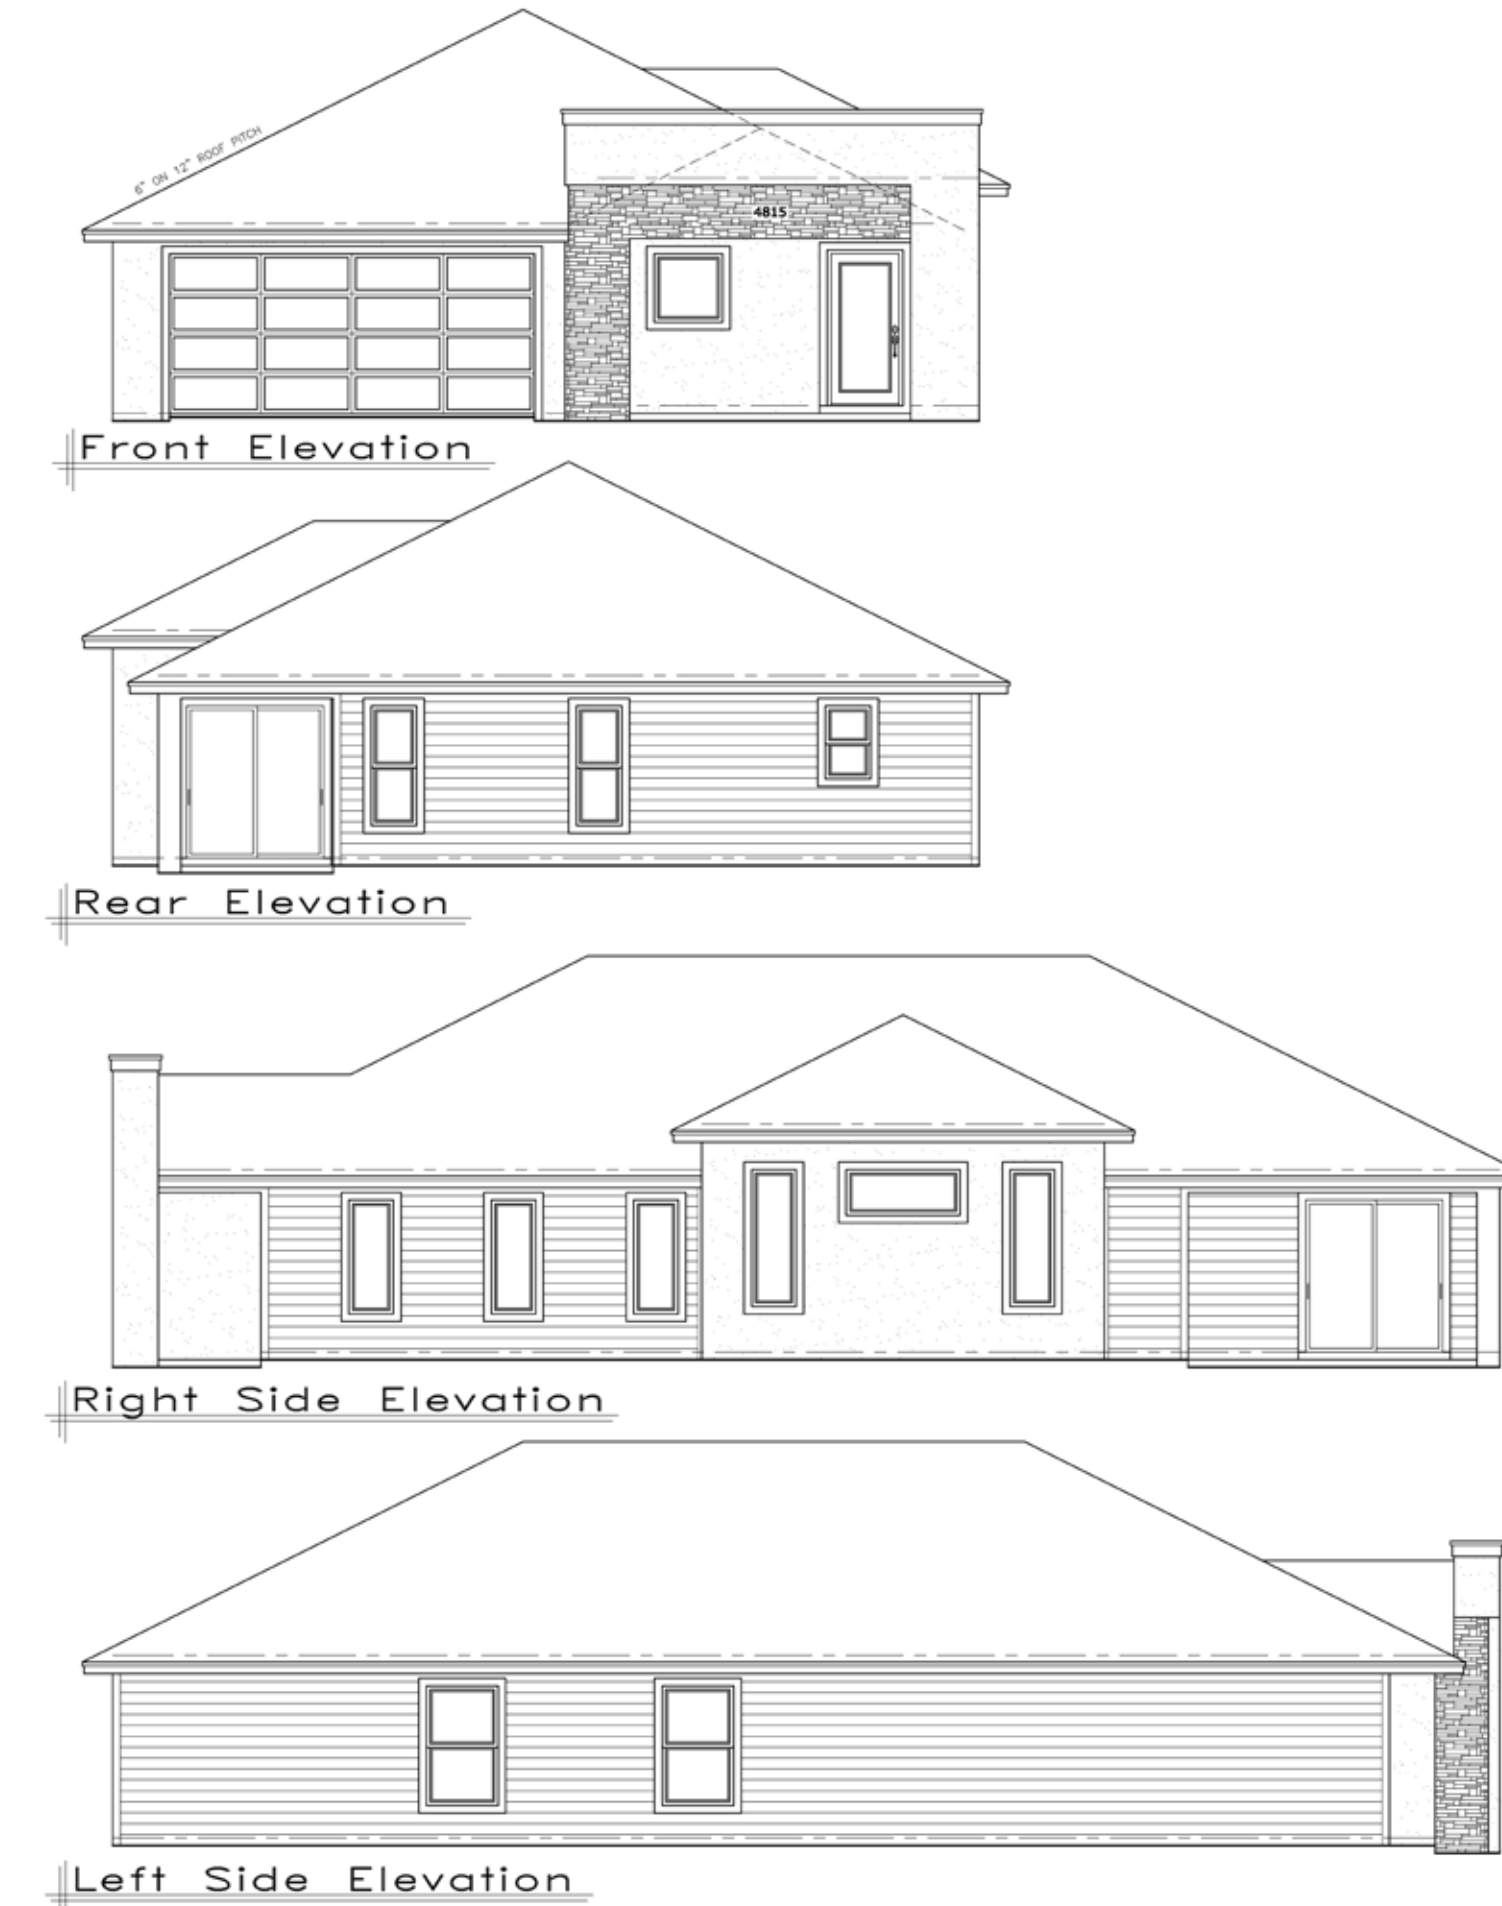

Cedar

3 bed/2 bath

Square Footage	
Total SF Heat/Cool	1487
Garage	477
Entry	89
Lanai	105
Total SF Covered	2158

Floor Plans

Elevations and Lot Accommodation