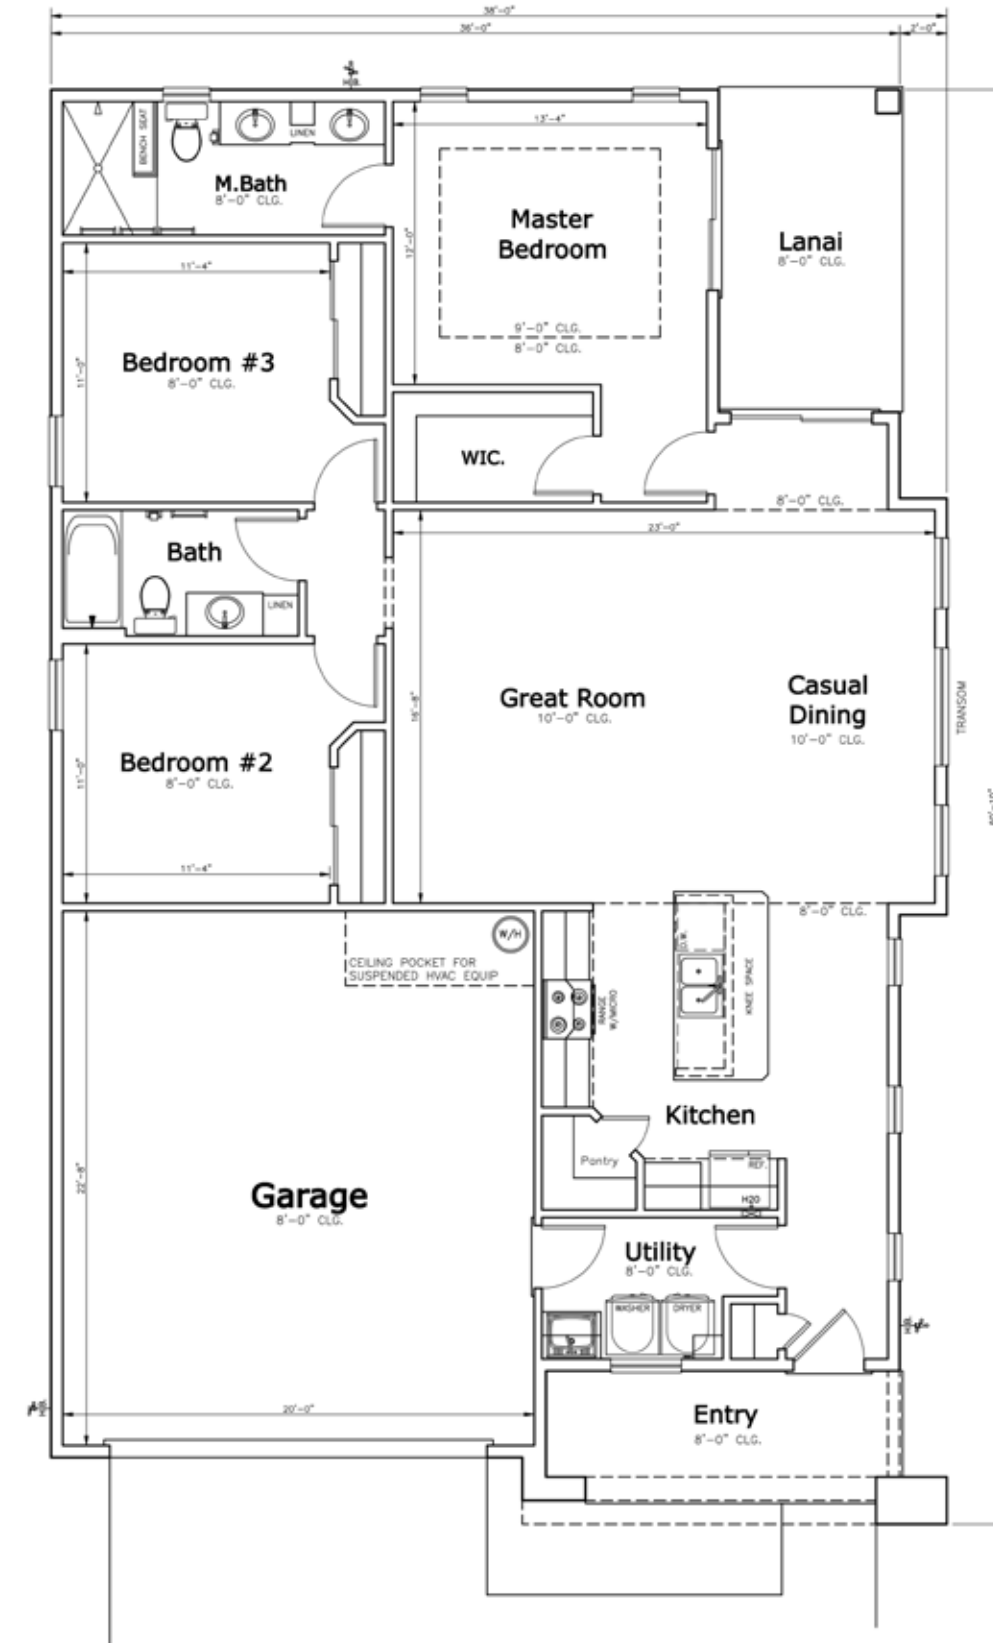

Cedar

3 bed/2 bath

Square Footage	
Total SF Heat/Cool	1487
Garage	477
Entry	89
Lanai	105
Total SF Covered	2158

Floor Plans

Elevations and Lot Accommodation