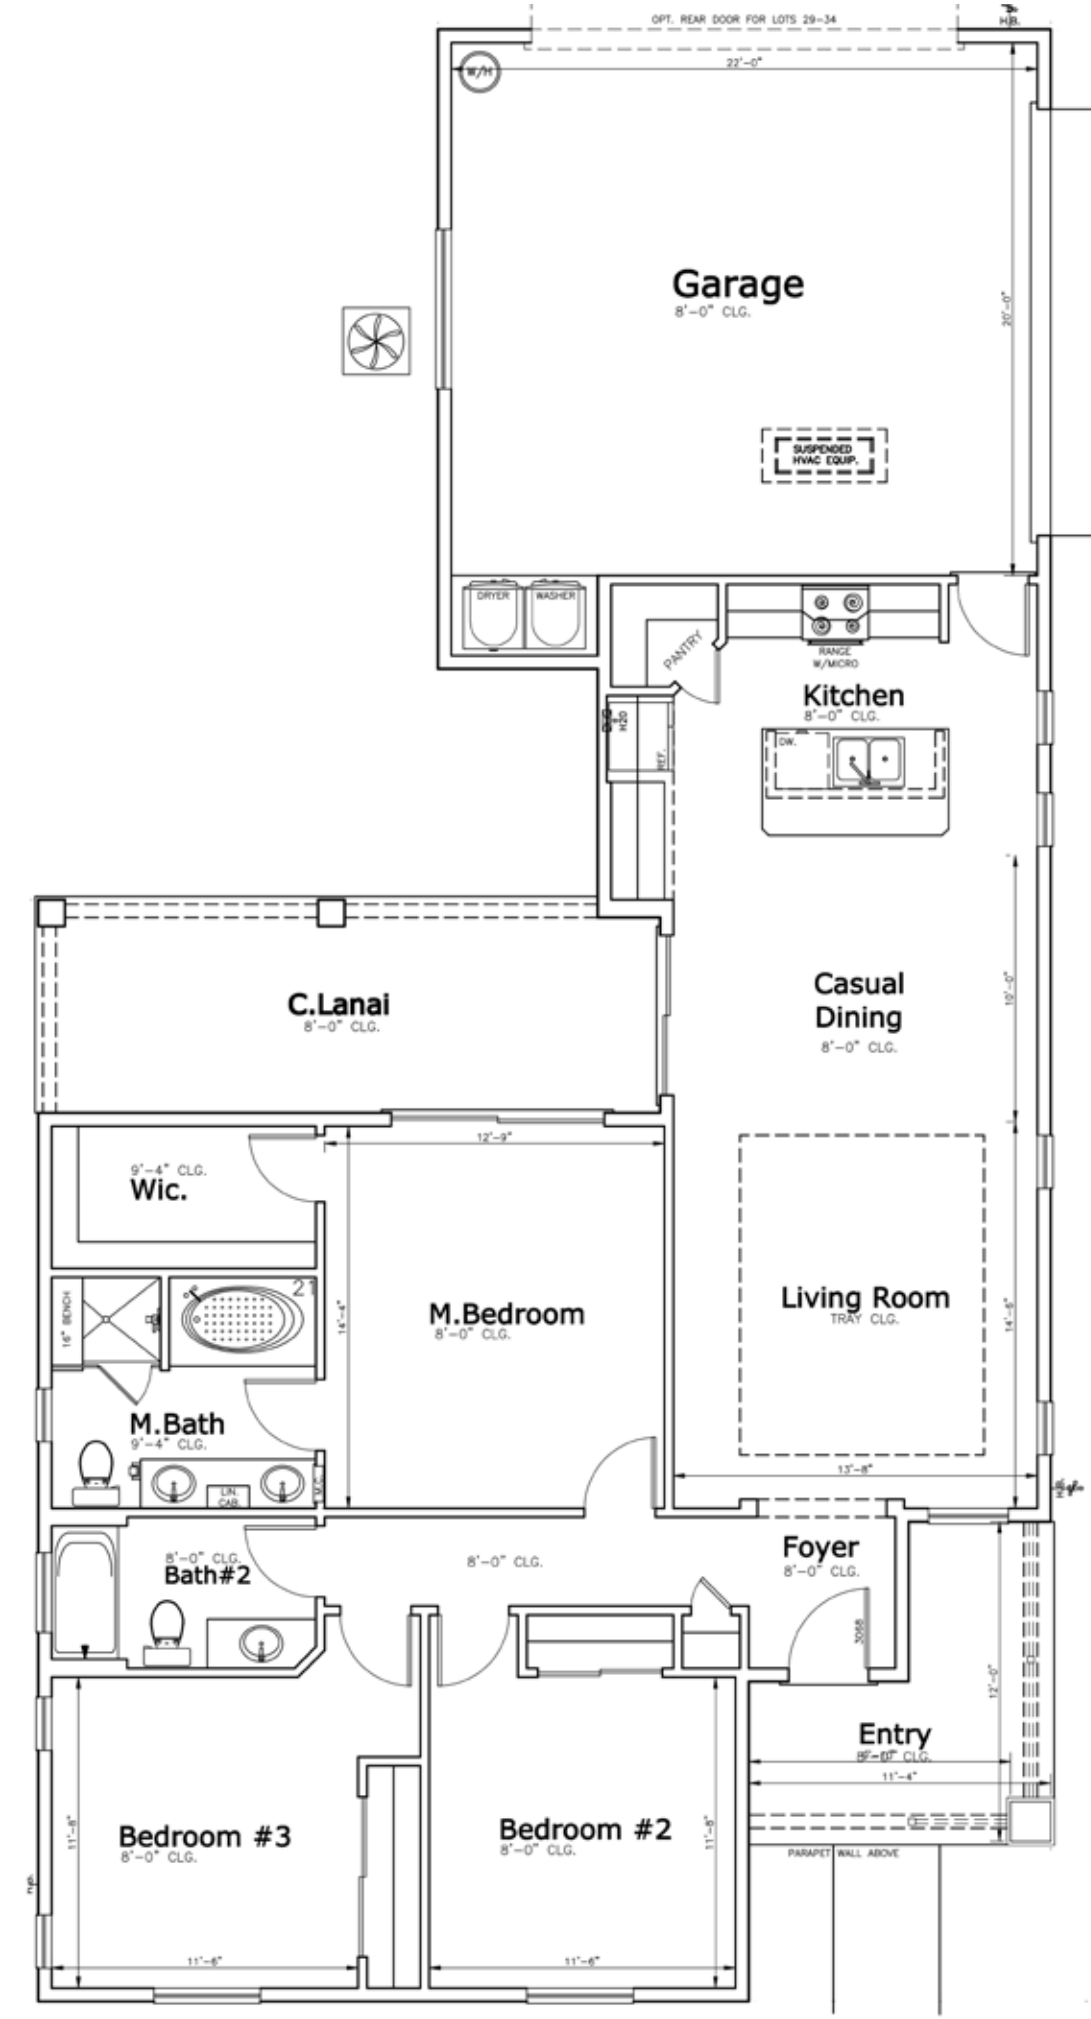

Dogwood

3 bed/2 bath

Square Footage	
Total SF Heat/Cool	1422
Garage	486
Entry	129
Lanai	111
Total SF Covered	2204

Floor Plans

Right Elevation

Left Elevation

Front Elevation

Rear Elevation

Elevations and Lot Accommodation