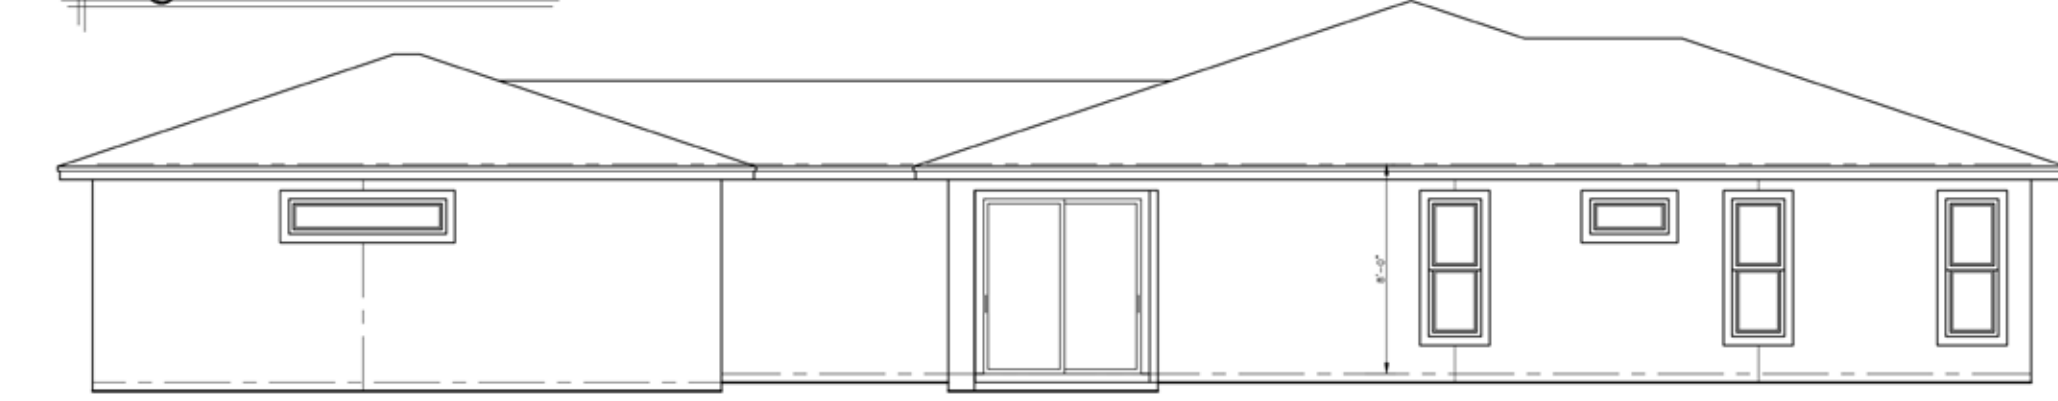

Dogwood

3 bed/2 bath

Square Footage	
Total SF Heat/Cool	1422
Garage	486
Entry	129
Lanai	111
Total SF Covered	2204

Floor Plans

Right Elevation

Left Elevation

Front Elevation

Rear Elevation

Elevations and Lot Accommodation