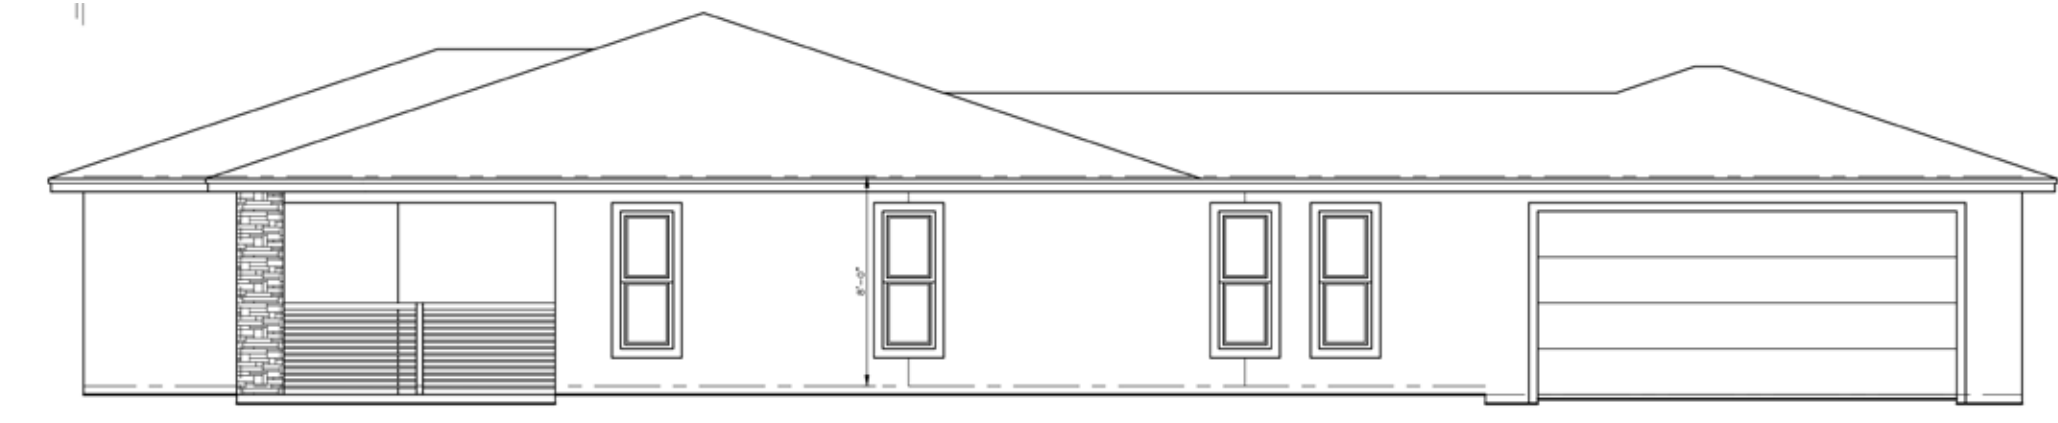

Dogwood

3 bed/2 bath

Square Footage	
Total SF Heat/Cool	1422
Garage	486
Entry	129
Lanai	111
Total SF Covered	2204

Floor Plans

Right Elevation

Left Elevation

Front Elevation

Rear Elevation

Elevations and Lot Accommodation