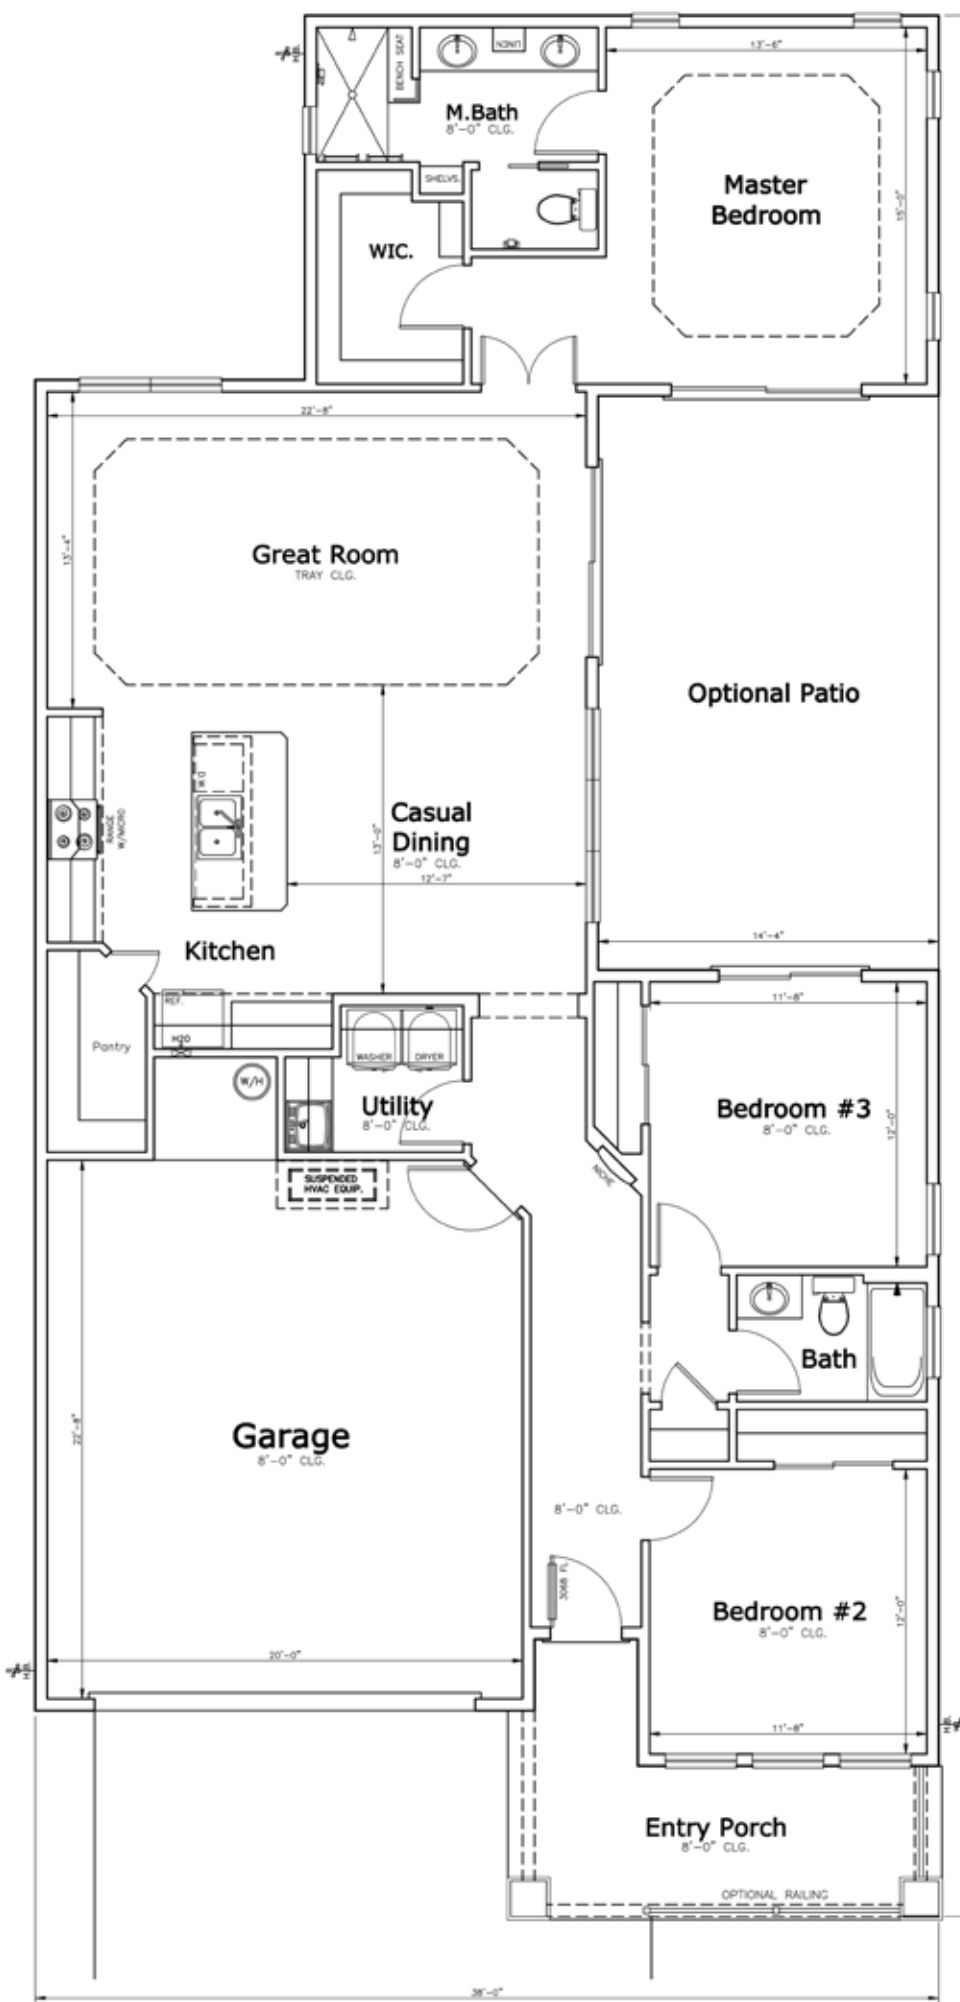

Elm

3 bed/2 bath

Square Footage	
Total SF Heat/Cool	1711
Garage	496
Entry	139
Total SF Covered	2346

Floor Plans

Elevations and Lot Accommodation

Elm lot accommodation fits on shaded lots