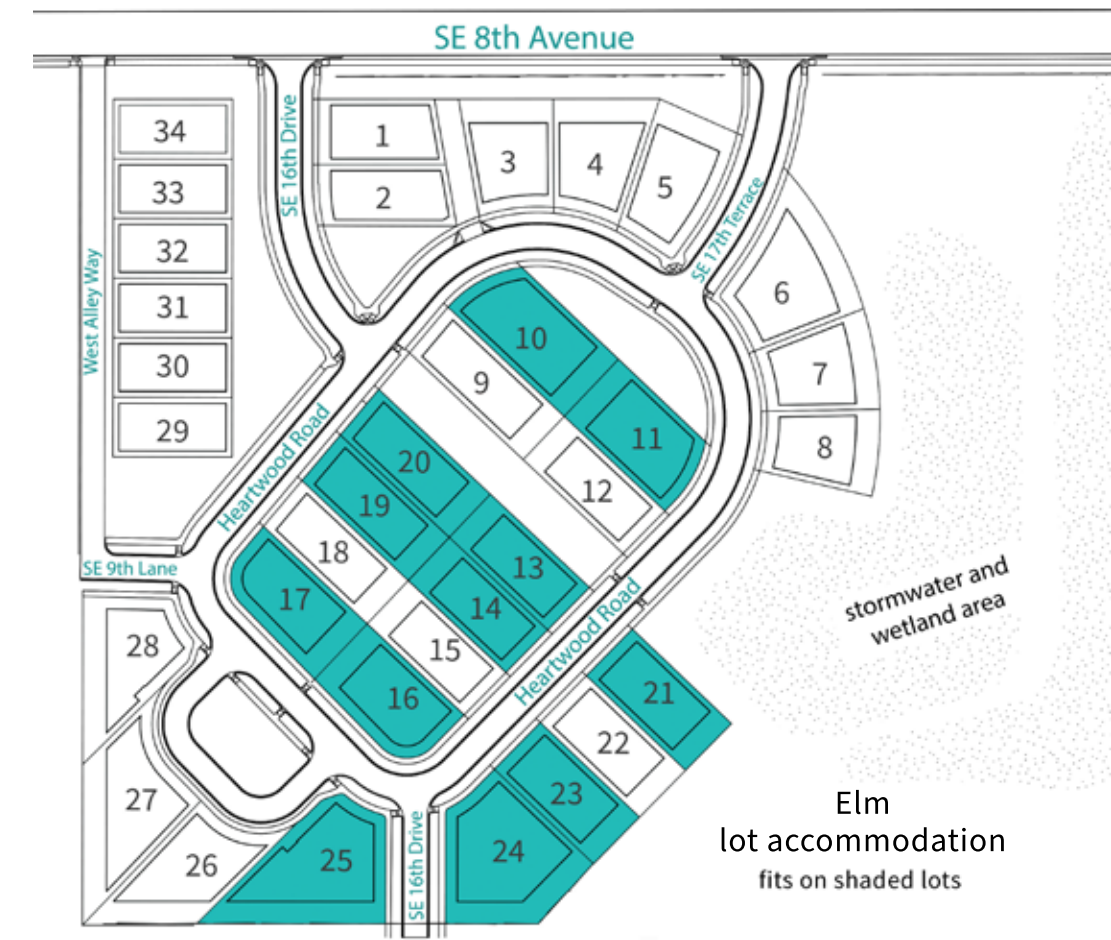

Elm

3 bed/2 bath

Square Footage	
Total SF Heat/Cool	1711
Garage	496
Entry	139
Total SF Covered	2346

Floor Plans

Elevations and Lot Accommodation

Elm lot accommodation fits on shaded lots