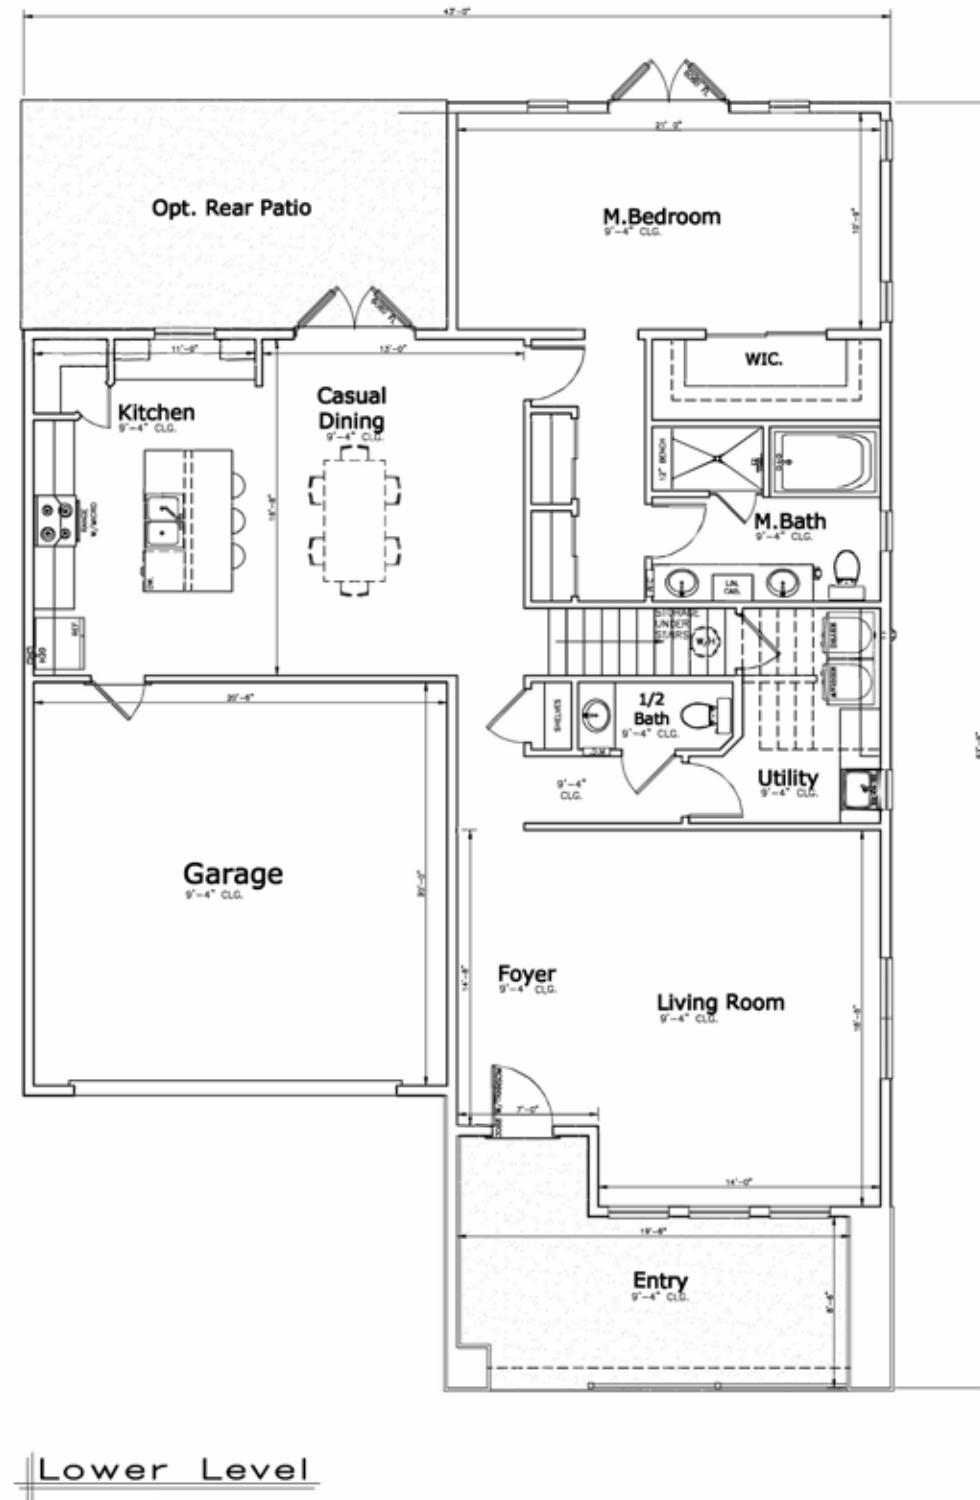

Live Oak

4 bed/2.5 bath

Square Footage	
Living (1st Floor)	1555
Living (2nd Floor)	1065
Total SF Heat/Cool	2610
Garage	432
Entry	215
Total SF Covered	3257
Exterior Balcony (no roof)	257

Floor Plans

Elevations and Lot Accommodation