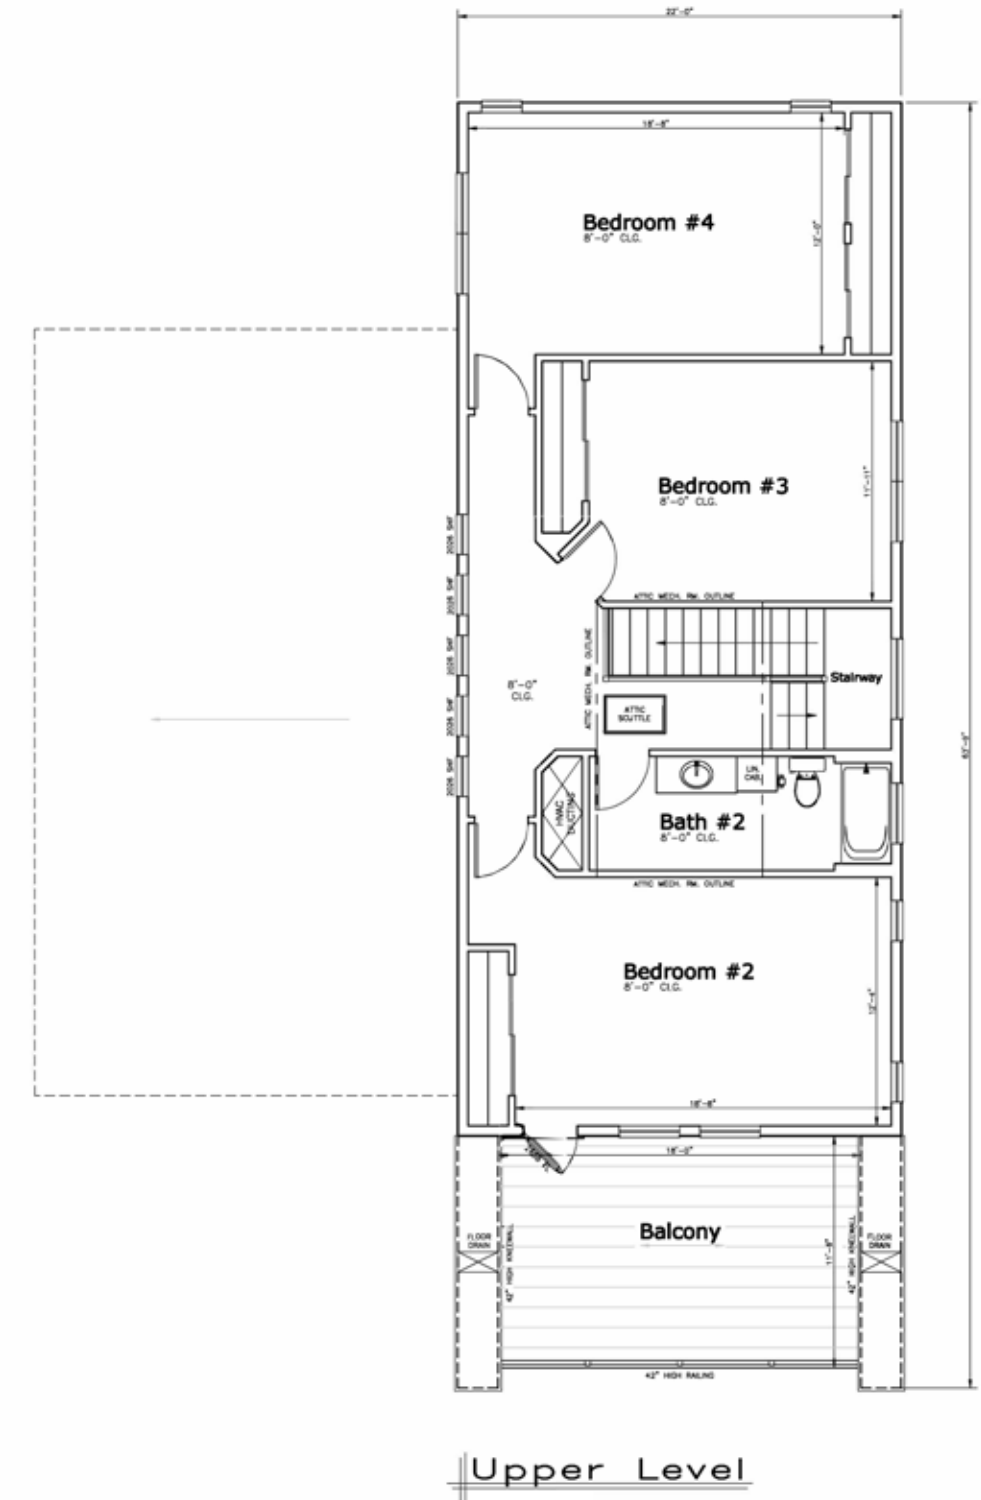

Live Oak

4 bed/2.5 bath

Square Footage	
Living (1st Floor)	1555
Living (2nd Floor)	1065
Total SF Heat/Cool	2610
Garage	432
Entry	215
Total SF Covered	3257
Exterior Balcony (no roof)	257

Floor Plans

Elevations and Lot Accommodation