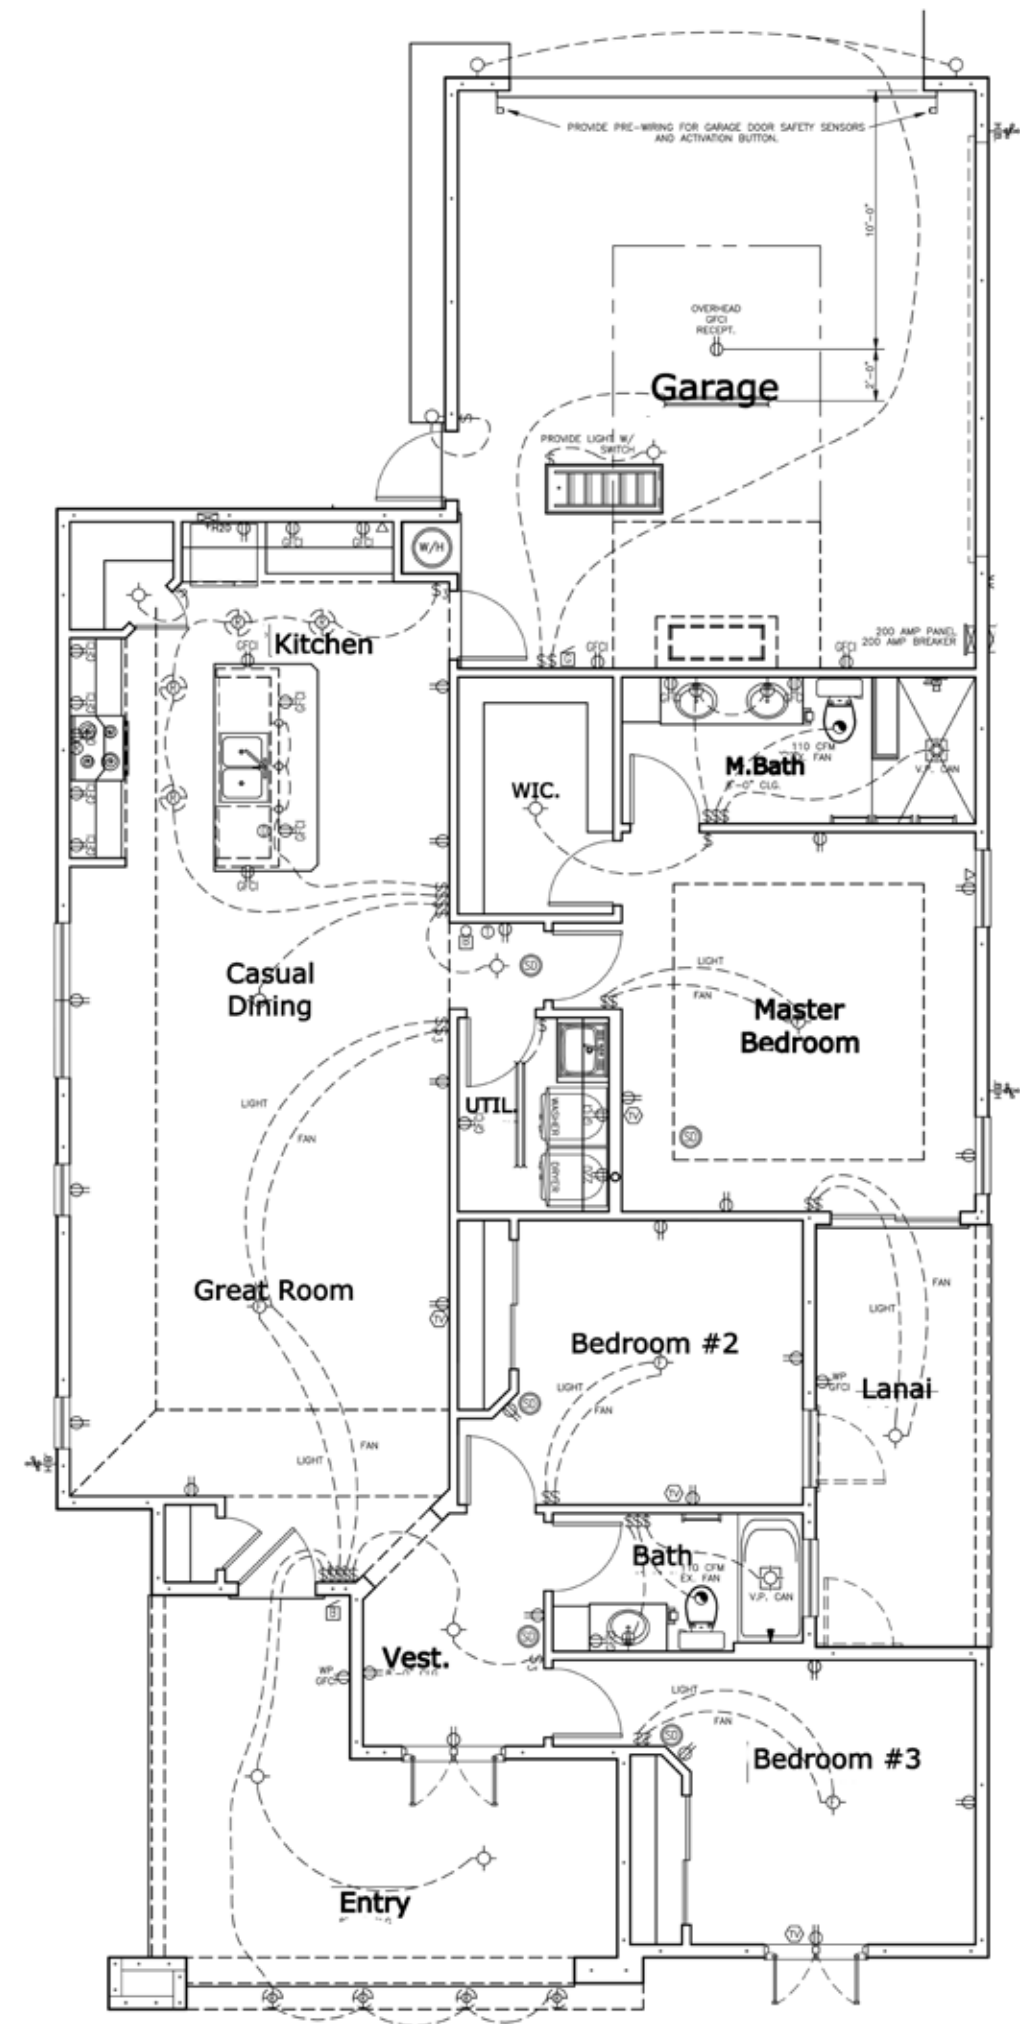

Longleaf Pine

3 bed/2 bath

Square Footage

Total SF Heat/Cool	1525
Garage	482
Entry	228
Lanai	109
Total SF Covered	2344

Floor Plans

Elevations and Lot Accommodation