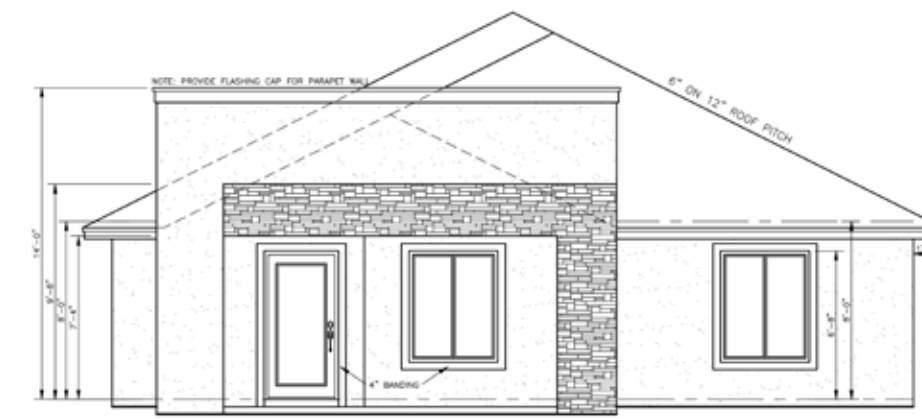

Longleaf Pine

3 bed/2 bath

Square Footage

Total SF Heat/Cool	1525
Garage	482
Entry	228
Lanai	109
Total SF Covered	2344

Floor Plans

Elevations and Lot Accommodation