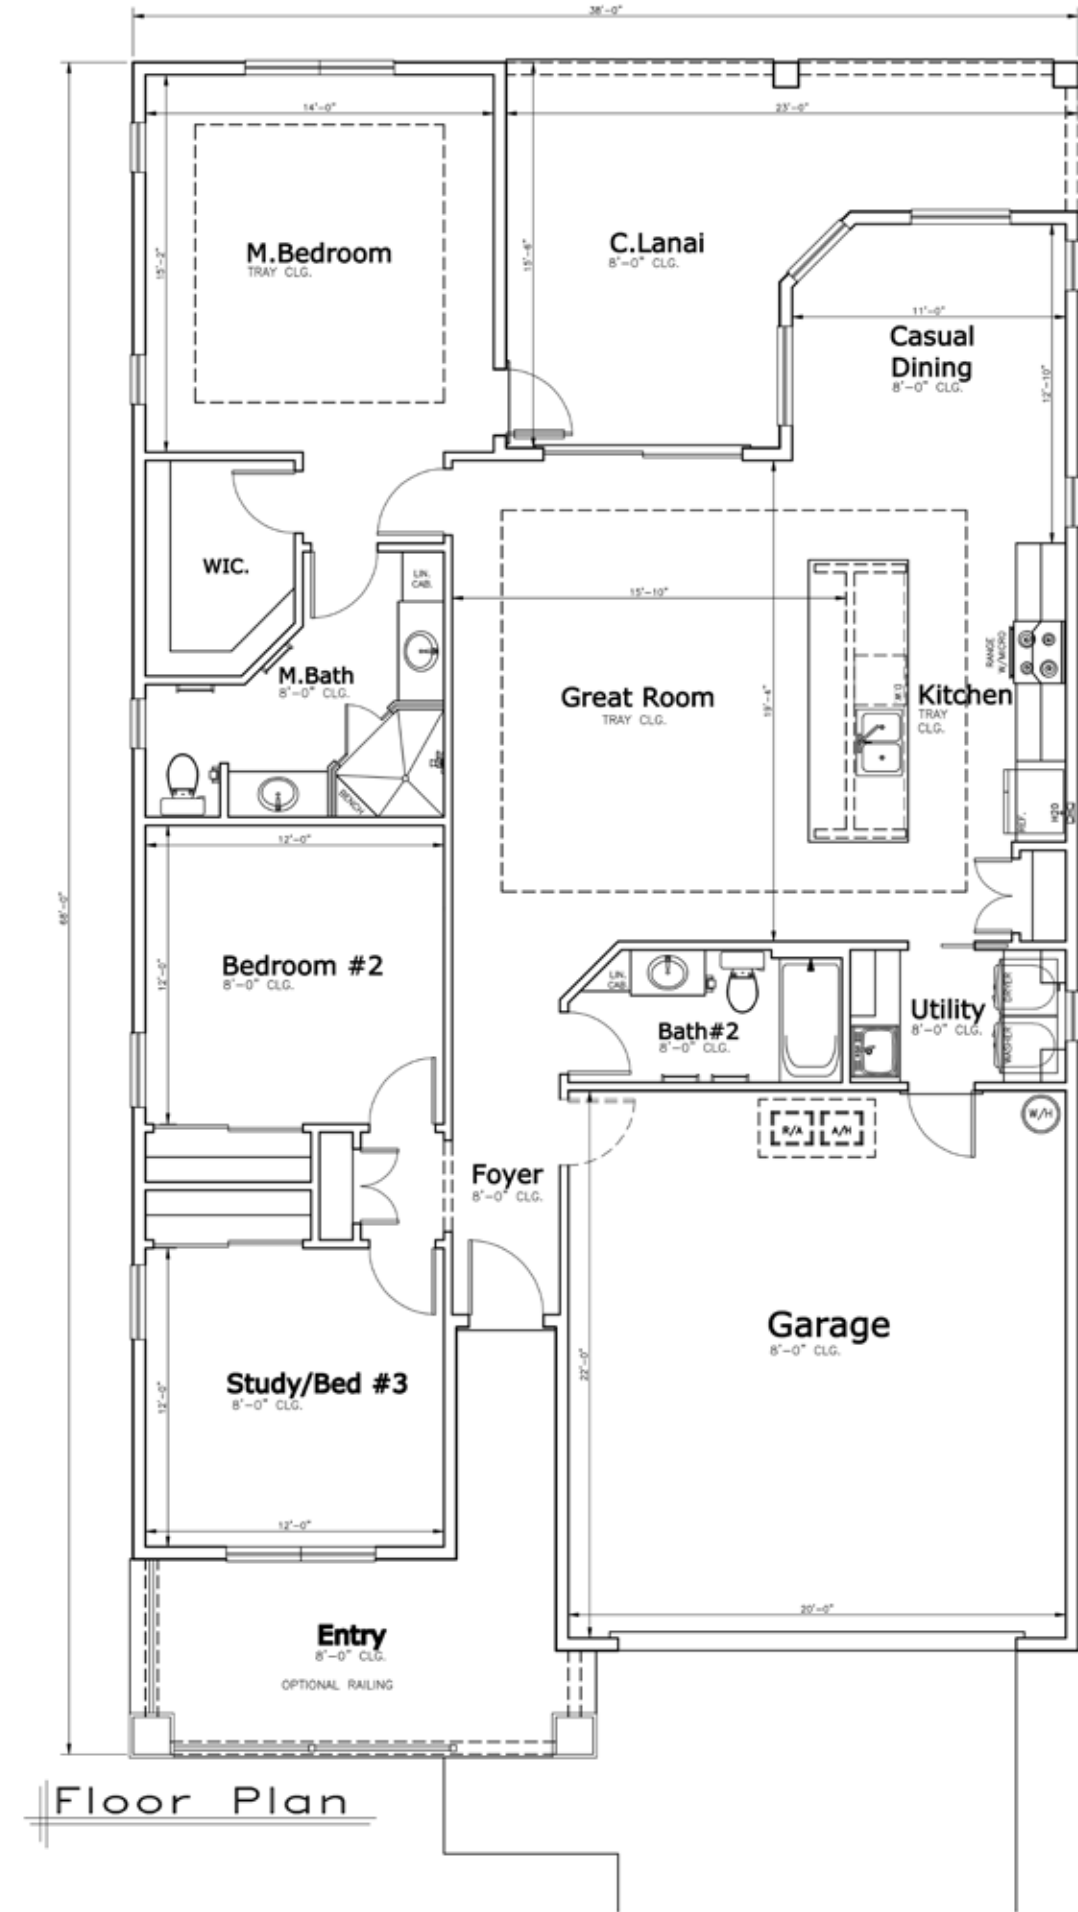

# Palmetto

3 bed/2 bath

Square Footage	
Total SF Heat/Cool	1609
Garage	468
Entry	177
Lanai (covered)	249
Total SF Covered	2503

## Floor Plans

Front Elevation

Right Elevation

Rear Elevation

Left Elevation

## Elevations and Lot Accommodation

Palmetto lot accommodation fits on shaded lots