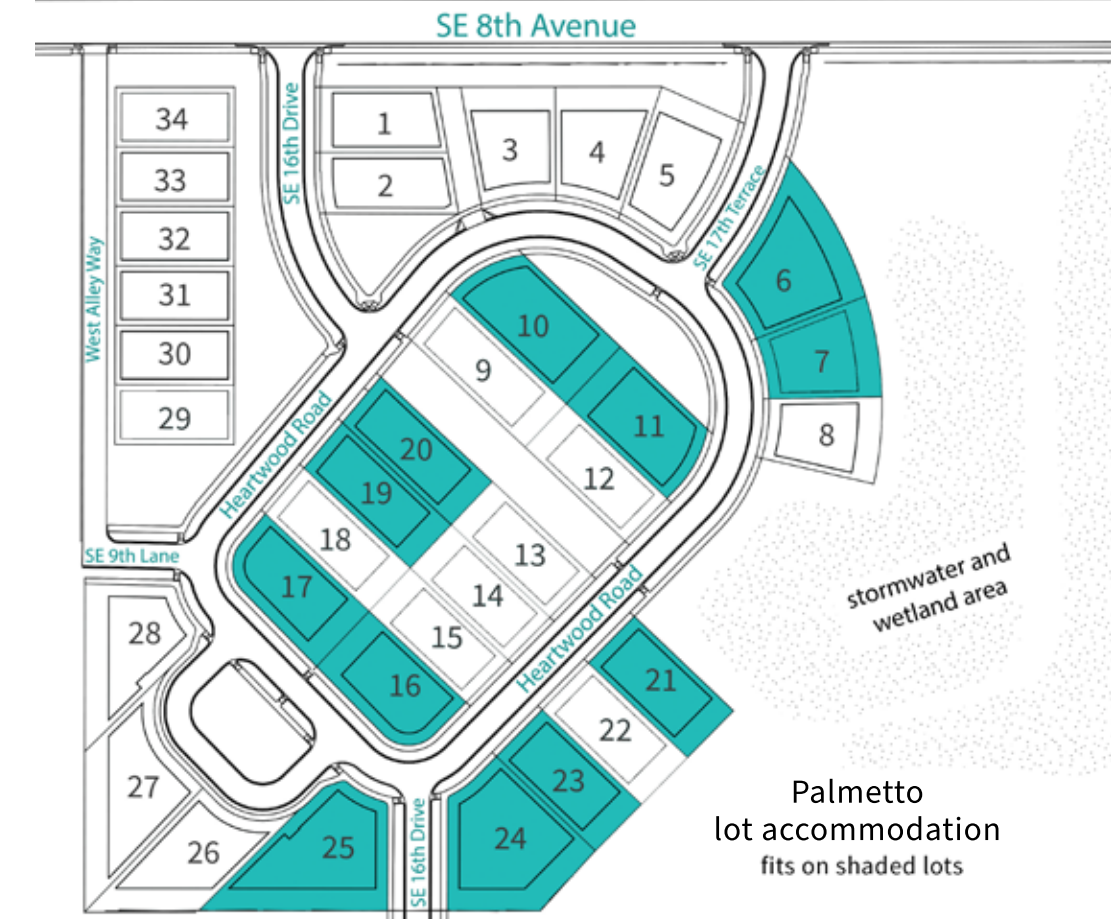

# Palmetto

3 bed/2 bath

Square Footage	
Total SF Heat/Cool	1609
Garage	468
Entry	177
Lanai (covered)	249
Total SF Covered	2503

## Floor Plans

Front Elevation

Right Elevation

Rear Elevation

Left Elevation

## Elevations and Lot Accommodation

Palmetto lot accommodation fits on shaded lots