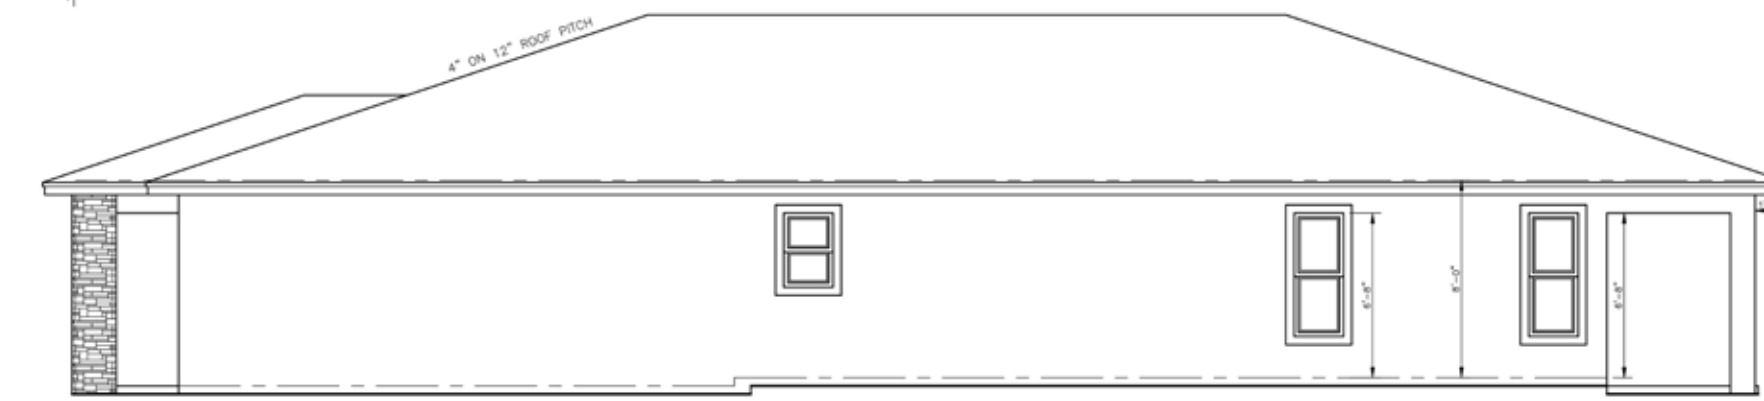

# Palmetto

3 bed/2 bath

Square Footage	
Total SF Heat/Cool	1609
Garage	468
Entry	177
Lanai (covered)	249
Total SF Covered	2503

## Floor Plans

Front Elevation

Right Elevation

Rear Elevation

Left Elevation

## Elevations and Lot Accommodation

Palmetto lot accommodation fits on shaded lots