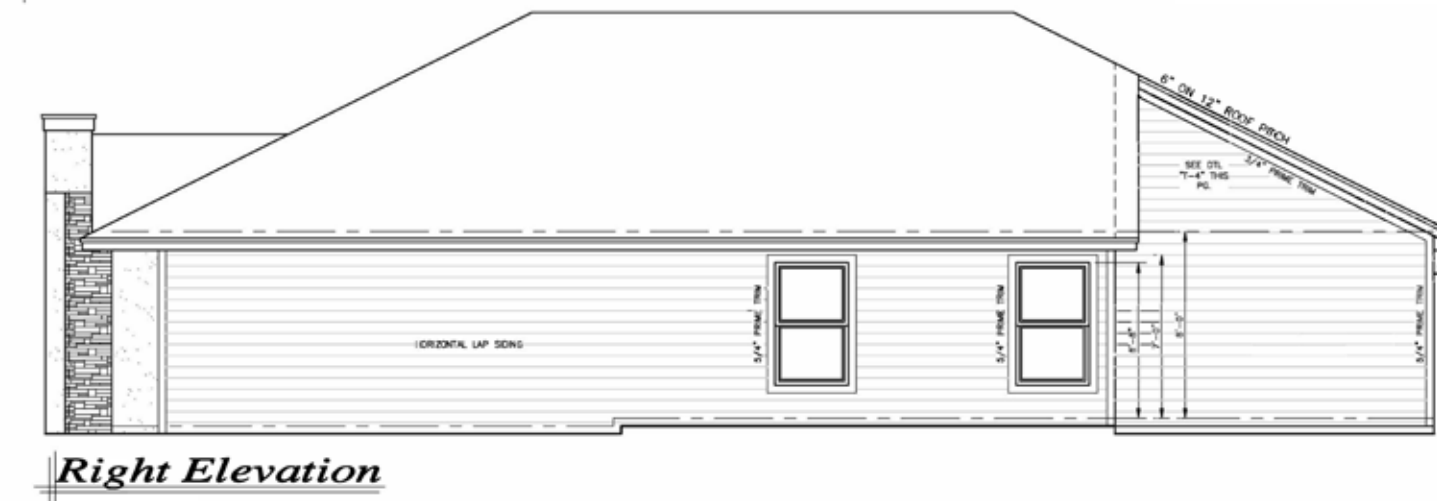

Red Maple

3 bed/2 bath

| Square Footage | |
|--------------------|------|
| Total SF Heat/Cool | 1389 |
| Garage | 471 |
| Entry | 119 |
| Total SF Covered | 1979 |

Floor Plans

Elevations and Lot Accommodation