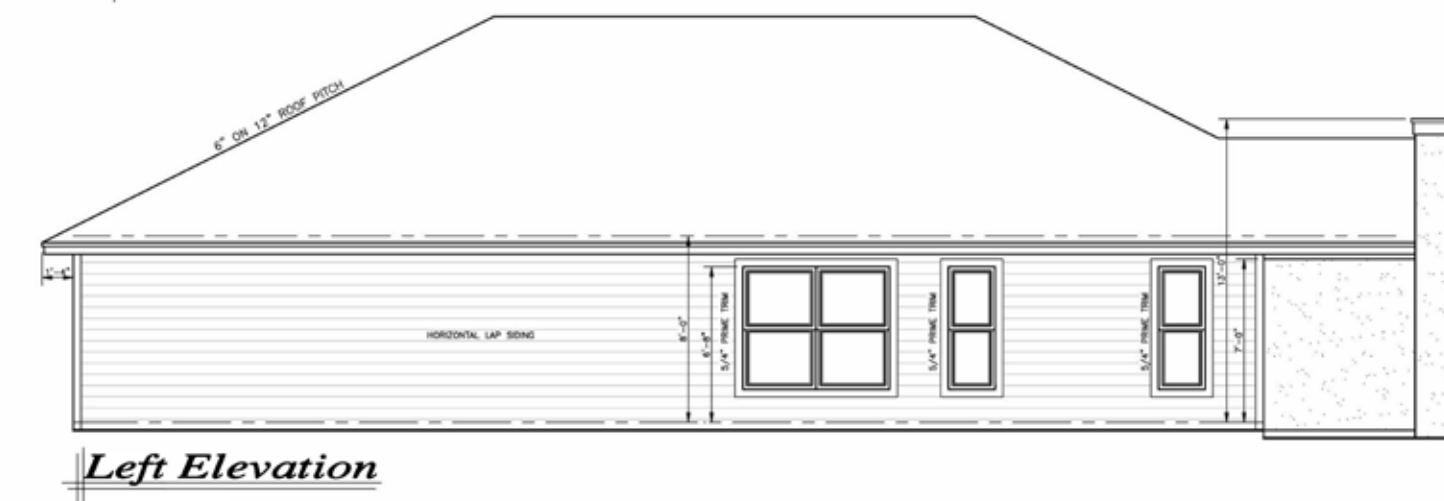

Red Maple

3 bed/2 bath

| Square Footage | |
|--------------------|------|
| Total SF Heat/Cool | 1389 |
| Garage | 471 |
| Entry | 119 |
| Total SF Covered | 1979 |

Floor Plans

Elevations and Lot Accommodation