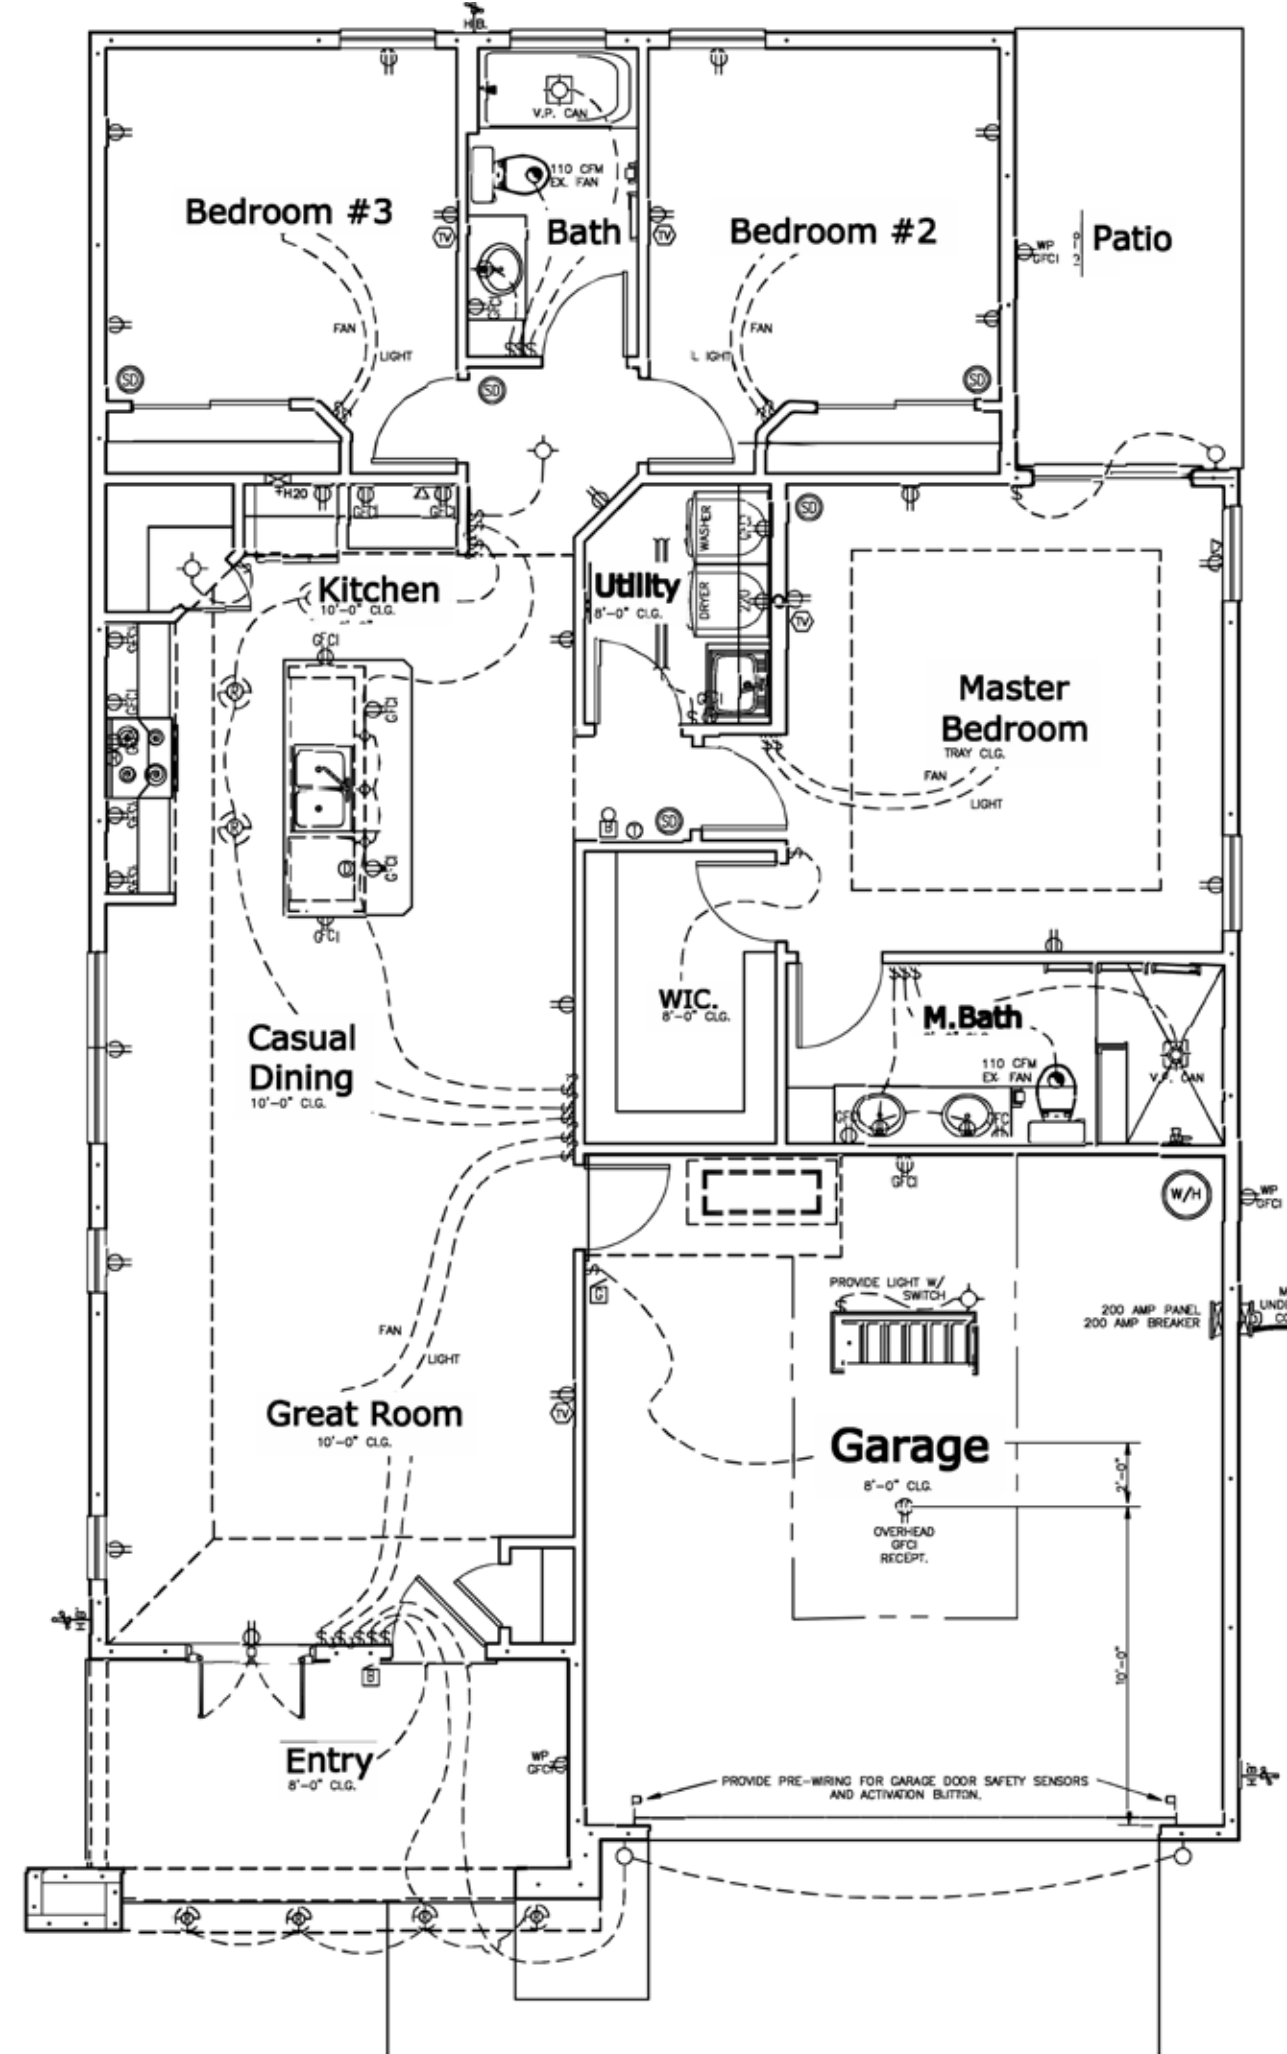

Red Maple

3 bed/2 bath

| Square Footage | |
|--------------------|------|
| Total SF Heat/Cool | 1389 |
| Garage | 471 |
| Entry | 119 |
| Total SF Covered | 1979 |

Floor Plans

Elevations and Lot Accommodation