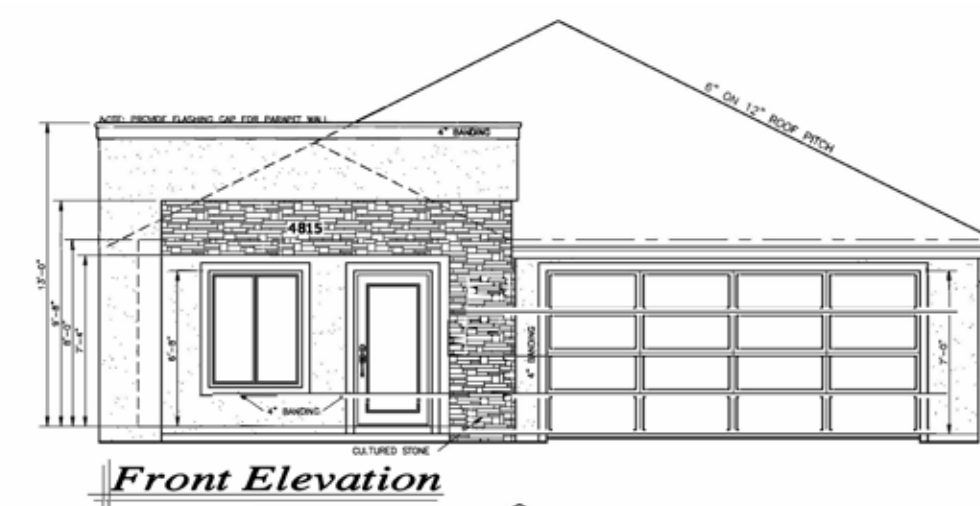

Red Maple

3 bed/2 bath

| Square Footage | |
|--------------------|------|
| Total SF Heat/Cool | 1389 |
| Garage | 471 |
| Entry | 119 |
| Total SF Covered | 1979 |

Floor Plans

Elevations and Lot Accommodation