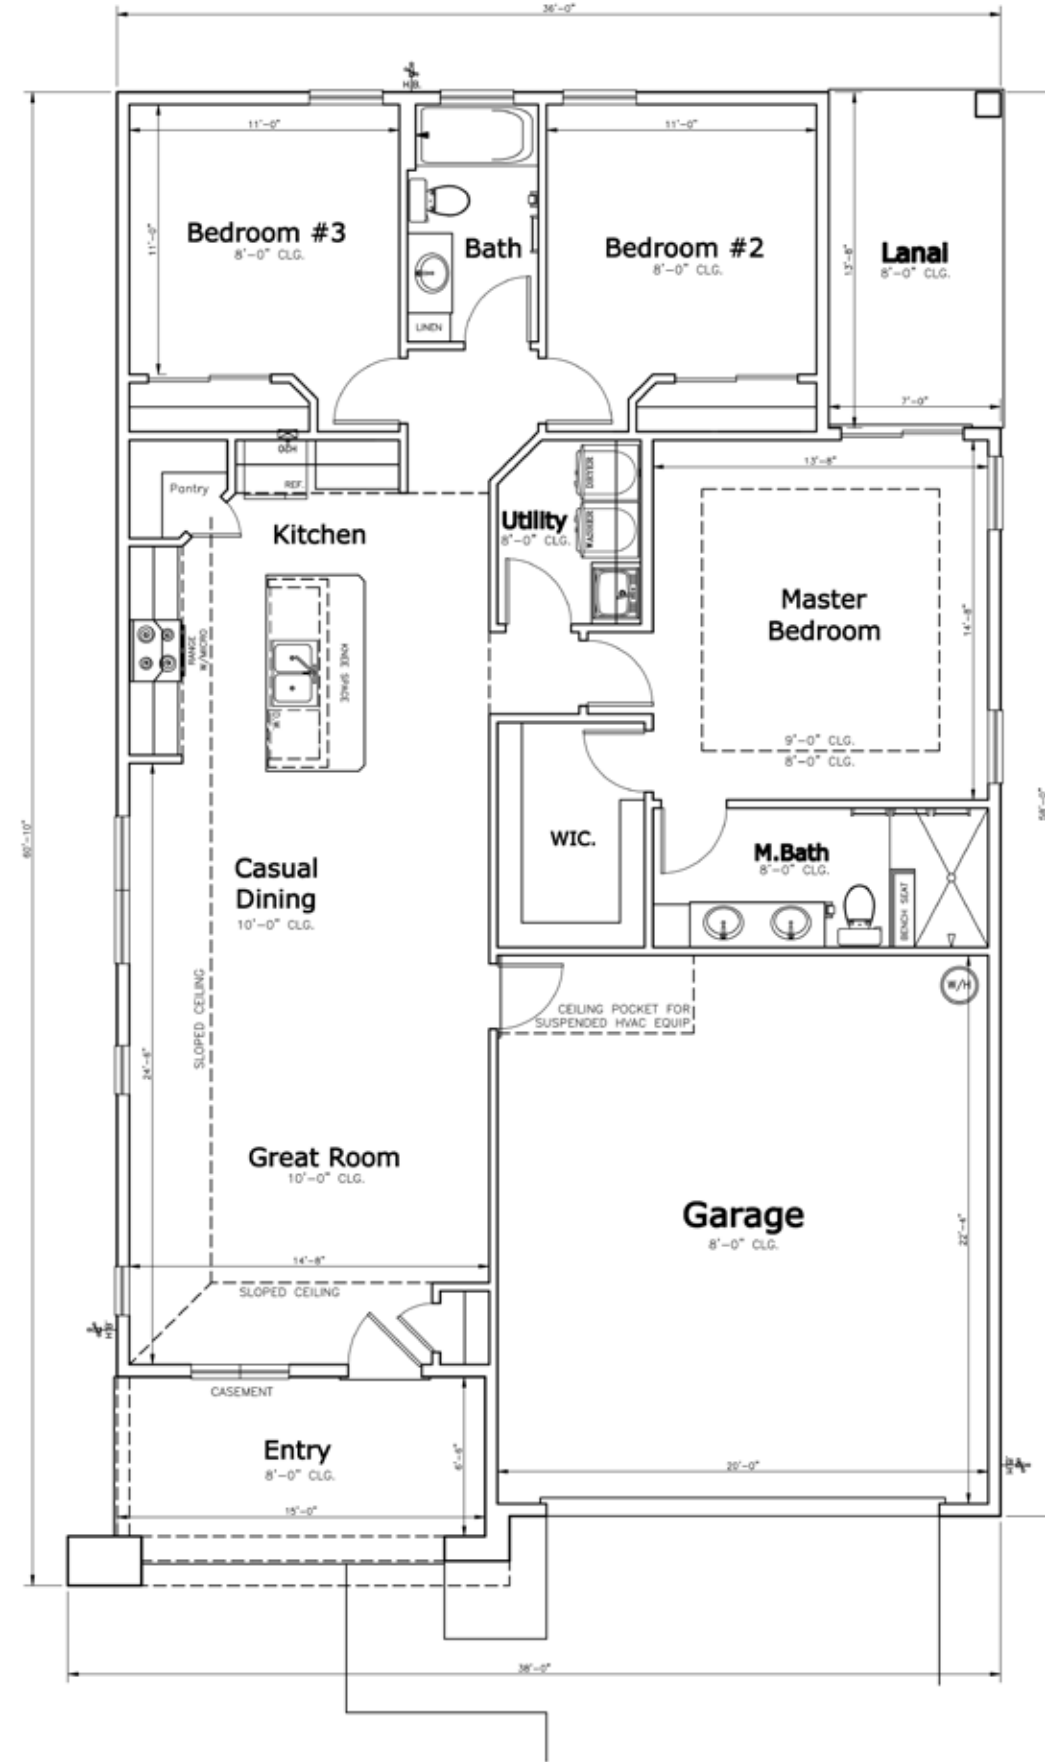

# River Birch

3 bed/2 bath

Square Footage	
Total SF Heat/Cool	1436
Garage	471
Entry	119
Lanai	96
Total SF Covered	2122

## Floor Plans

## Elevations and Lot Accommodation