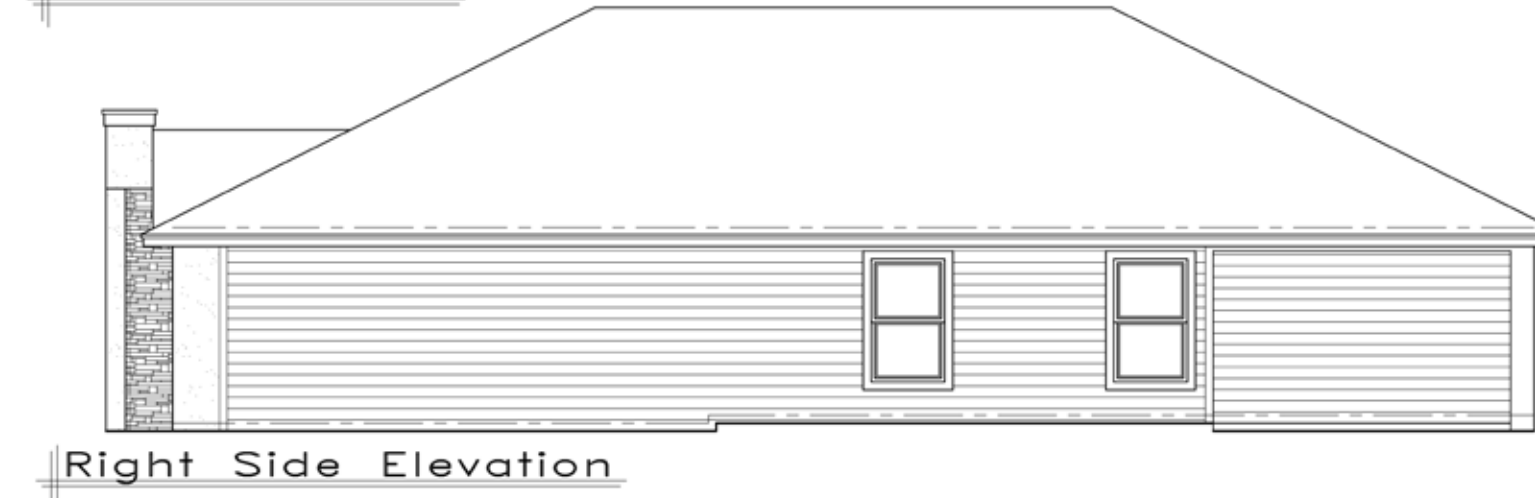

# River Birch

3 bed/2 bath

Square Footage	
Total SF Heat/Cool	1436
Garage	471
Entry	119
Lanai	96
Total SF Covered	2122

## Floor Plans

## Elevations and Lot Accommodation