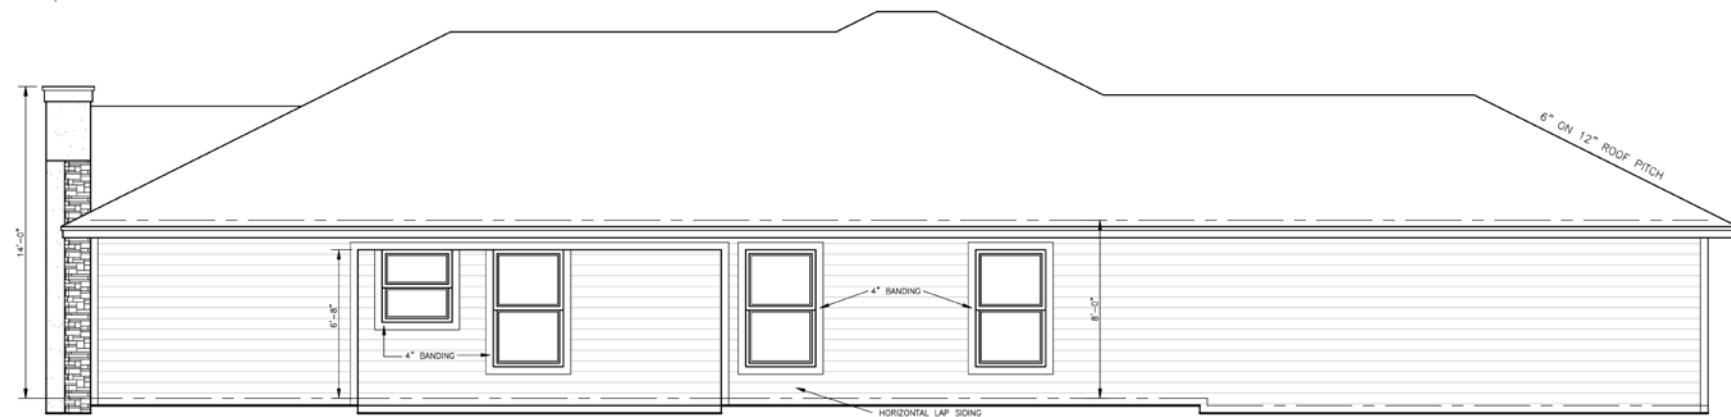

## Floor Plans

### Square Footage

Total SF Heat/Cool	1525
Garage	482
Entry	228
Lanai	109
Total SF Covered	2344

\*Base prices are subject to change based on market and site conditions

# Elevations and Lot Accommodation

**Front Elevation**

**Rear Elevation**

**Right Elevation**

**Left Elevation**