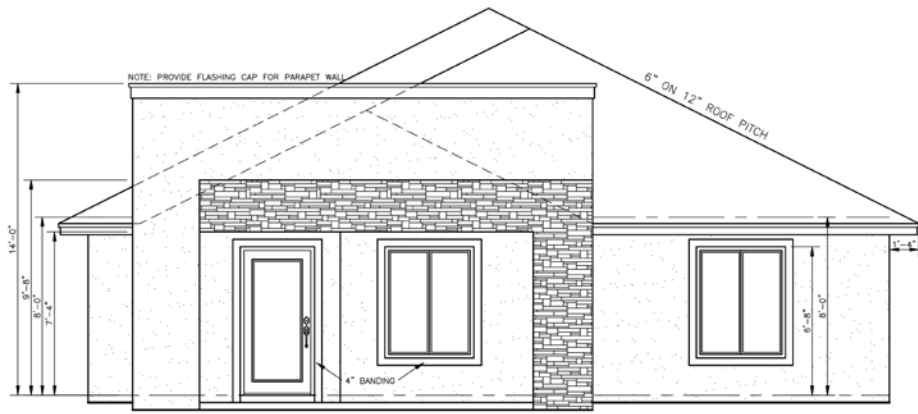

Elevations and Lot Accommodation

Front Elevation