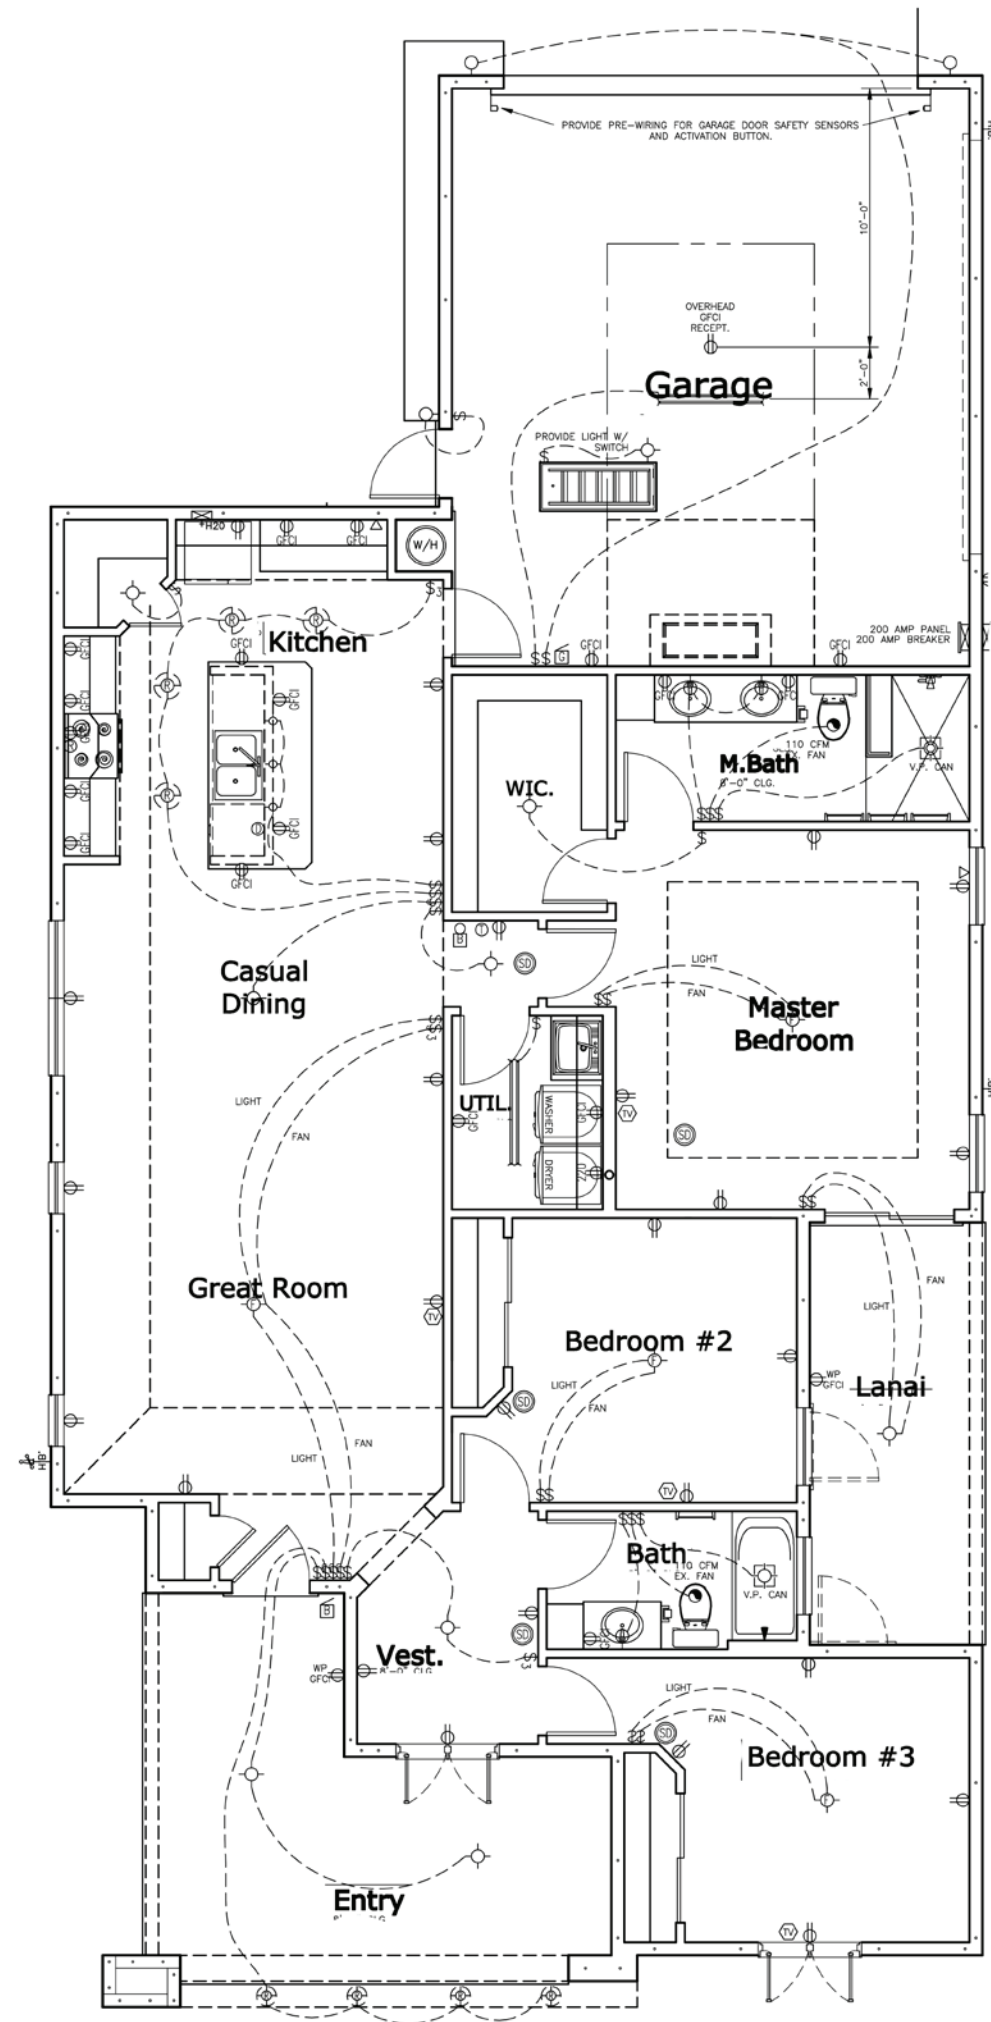

# Longleaf Pine

3 bed/2 bath

## Floor Plans

### Square Footage

Total SF Heat/Cool	1525
Garage	482
Entry	228
Lanai	109
Total SF Covered	2344

\*Base prices are subject to change based on market and site conditions

# Elevations and Lot Accommodation

**Front Elevation**

**Rear Elevation**

**Right Elevation**

**Left Elevation**